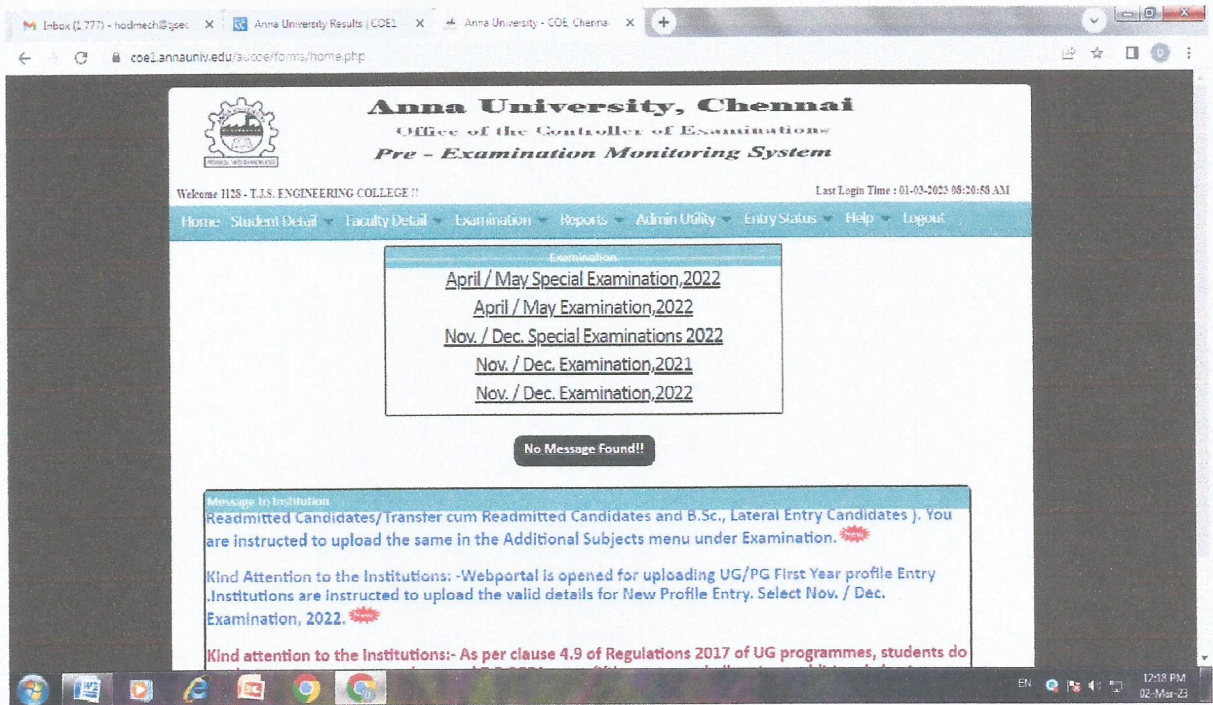

AREAS OF E – GOVERNANCE

EXAMINATION

ANNA UNIVERSITY WEB PORTAL

1. ANNA UNIVERSITY WEB PORTAL PAGE

LOGIN PAGE:

PRINCIPAL
T.J.S. ENGINEERING COLLEGE
Peruvoyal, Kavaraipettai,
Gummidipoondi Taluk,
Thiruvallur Dist - 601 206.