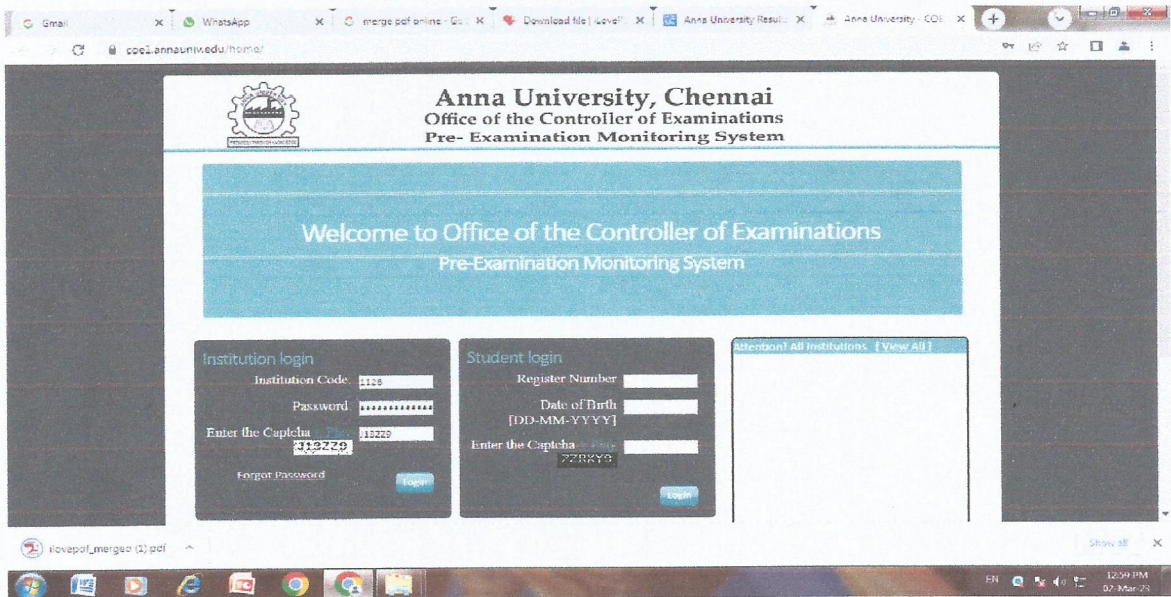

AREAS OF E – GOVERNANCE

EXAMINATION

ANNA UNIVERSITY WEB PORTAL

1. ANNA UNIVERSITY WEB PORTAL PAGE

LOGIN PAGE:

PRINCIPAL
T.J.S. ENGINEERING COLLEGE
Peruvoyal, Kavaraipettai,
Gummidipoondi Taluk,
Thiruvallur Dist - 601 206.