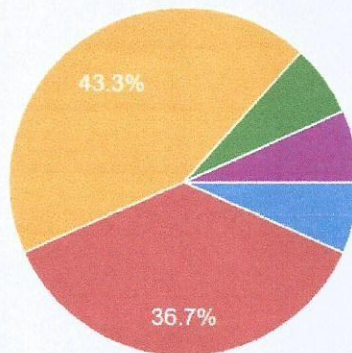

- Excellent
- Good
- Fair
- Poor

14. Academic support like Remedial / Tutorial, coaching classes are extended

- a) Excellent
- b) Very good
- c) Good
- d) Fair
- e) Average