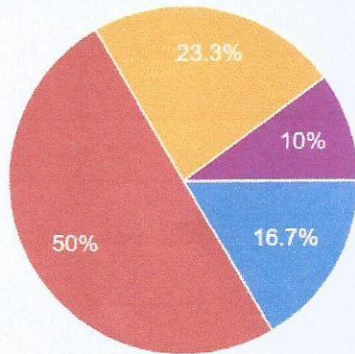

T.J.S ENGINEERING COLLEGE

Approved by AICTE, New Delhi & Affiliated to Anna University, Chennai.

Accredited by NAAC / ISO 9001:2015 Certified Institution

TJS Nagar, Peruvoyal, Near Kavaraipettai, Gummidipoondi Taluk, Thiruvallur District -601206