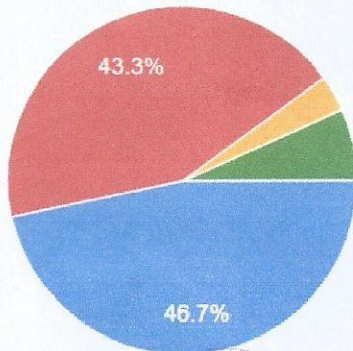

STUDENT SATISFACTION SURVEY 2021-22

1. Clarity and understand-ability of Faculties explanations

- a) Excellent
- b) Good
- c) Fair
- d) Poor

2. Faculties Willingness to help.

- a) Excellent
- b) Good
- c) Fair
- d) Poor