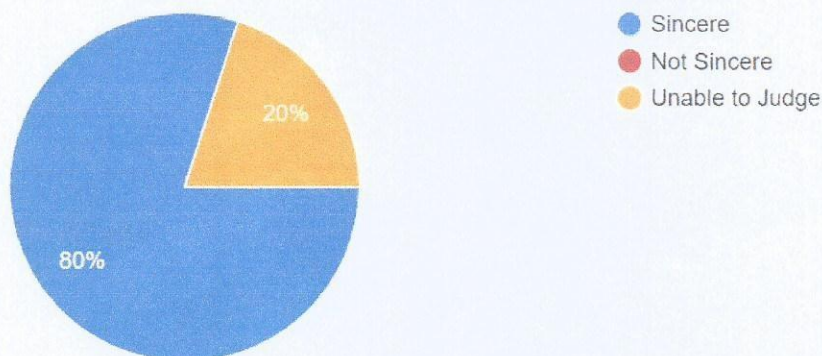

9. Motivation for Higher Studies/ Placement / Projects.

- a) Yes