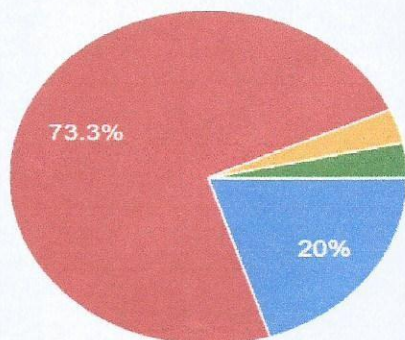

- Excellent
- Good
- Fair
- Poor

PRINCIPAL

T.J.S. ENGINEERING COLLEGE
Peruvoyal, Kavaraipettai,
Gummidipoondi Taluk,
Thiruvallur Dist - 601 206.