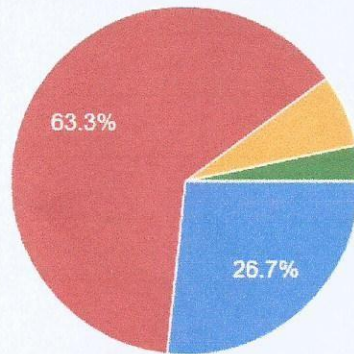

T.J.S ENGINEERING COLLEGE

Approved by AICTE, New Delhi & Affiliated to Anna University, Chennai.

Accredited by NAAC / ISO 9001:2015 Certified Institution

TJS Nagar, Peruvoyal, Near Kavaraipettai, Gummidipoondi Taluk, Thiruvallur District -601206